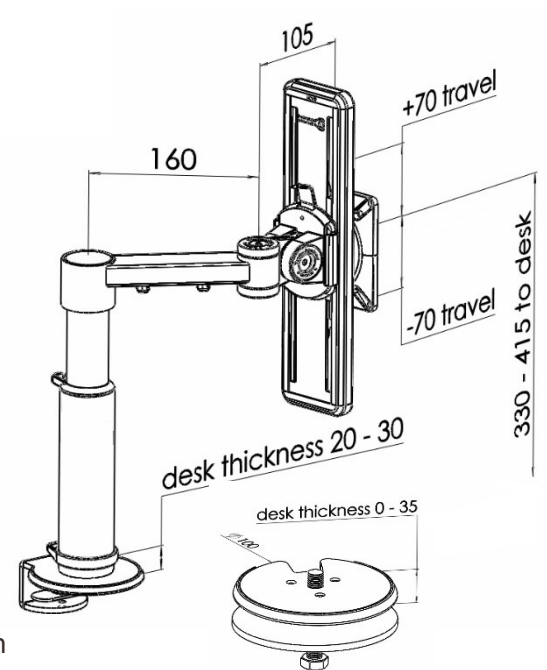

XSTREAM single beam arm with ratchet height adjustment

Product Specification

Product code	XSTREAMCOMB03W - white
Weight capacity	10kg
Max forward extension	265mm
VESA	75mm & 100mm VESA compliant
Movement	Height adjustment, tilt, swivel, rotation and reach
Height adjustment	Max height adjustment 380mm from desk top
Fixings	Supplied with baby-c and through-desk as standard

Additional Information

Single beam arm with manual height adjustment

Additional +/- 70mm available with ratchet mechanism

Lockable quick release VESA function

Compact – folds back into a space of 40mm

Silver – XSTREAMCOMB03S - RAL code 9006